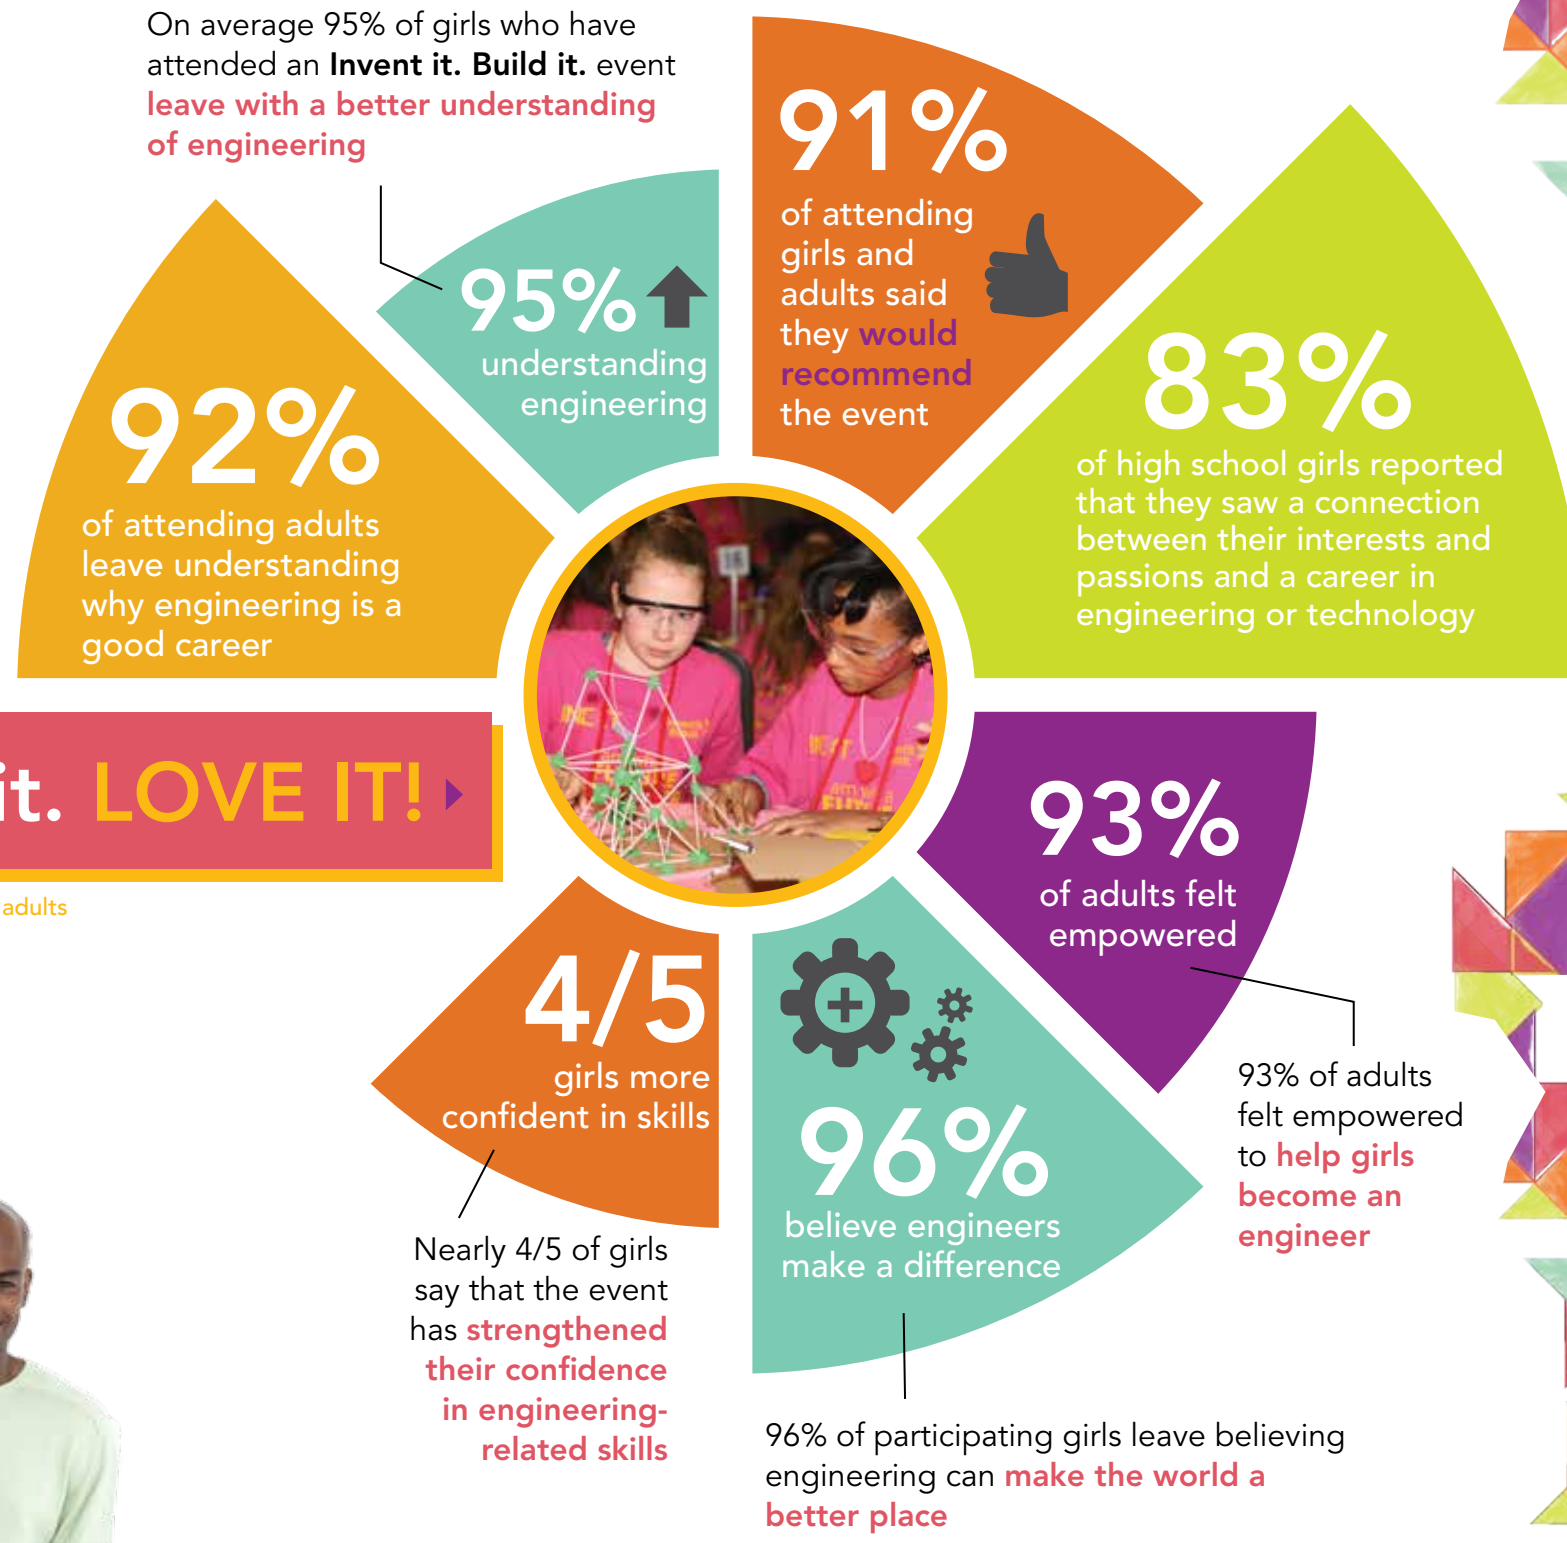

## Experience the Creativity of Engineering

The best way to learn about something is to jump in and experience it—which is exactly what **Invent It. Build It.** is all about! **Invent It. Build It.** is a hands-on engineering experience for middle and high school girls with a parallel program for parents and educators. The event takes place each year at WE—the Society of Women Engineers' Annual Conference.

On average 95% of girls who have attended an **Invent it. Build it.** event leave with a **better understanding of engineering**

**Invent it. Build it. LOVE IT!**

Source: 2016 post-event survey of participating girls and adults